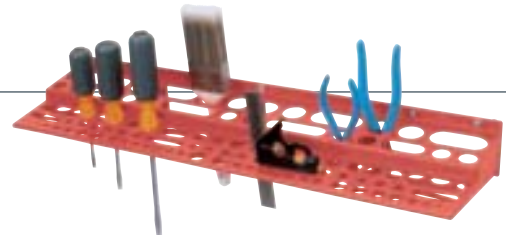

ProBox™ Tool Boxes

- ProBox design provides secure stacking on shelves and pallets.
- Carry fully loaded boxes with confidence. Steel draw latch snaps tightly closed.
- Oversized padlock eye accepts larger padlocks for securing tools in ProBox.

Extra-large trays optimize storage

09920

09514

09517

09912

Tool Boxes

Model No.	Description	Inches			mm			Ctn. Qty.
		L	W	H	L	W	H	
09912	12" ProBox*	12	6	4	305	152	102	12
09514	14" ProBox	14	8½	8½	356	197	206	6
09517	17" ProBox	17	9¾	8¾	432	235	245	4
09520	20" ProBox	20	10¼	10½	508	260	271	4

* Does not include tray or padlock eye. 17" and 14" trays are red

Tool Rack

- Organizes up to 96 tools.
- Securely mounts to wall.
- Color: Red.

Tool Rack

Model No.	Description	Inches			mm			Ctn. Qty.
		L	W	H	L	W	H	
08024RED	Tool Rack	6	24½	2¾	152	613	70	12