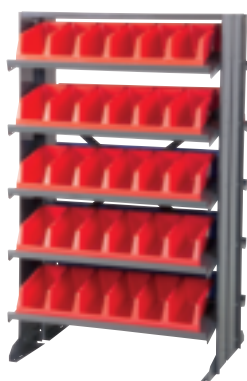

Pick Rack Systems

Angled shelves increase picking efficiency

Single-Sided Pick Rack
Model No. APRS130Y
Holds up to 96 bins on 8 shelves.
Maximum 400 lb. weight capacity

Double-Sided Pick Rack & Mobile Kit
Model No. APRD120Y
Creates a mobile, double-sided pick rack.
Maximum 500 lb. weight capacity

Bench Pick Rack
Model No. APRBENCH
12" D x 36" W x 21" H
Holds up to 24 Shelf Bins or
(3) 30312 System Bins

Double-Sided Pick Rack
Model No. APR5DR
12" D x 36" W x 60" H

Single-Sided Pick Rack
Model No. APR5SR
12" D x 36" W x 60" H

- Improve workspace organization and efficiency with rack and bin systems.
- Convenient, high-density storage with up to 192 bins.
- Easy to assemble.
- Angled shelves keep parts at the front of bins for easy access.
- Choose from 4 styles available separately or with bin packages.

*Due to case pack, Bonus Bins are included at no extra charge. Also available in Red or Blue.

Double-Sided Pick Rack 24"D x 36"W x 60"H

Model No.	Description	Bin Model No.	Bin Dimensions L x W x H	Qty. of Bins	Bonus Bins*
✓APRD	Double-Sided Pick Rack, no Bins	-	-	-	-
✓APRD110Y	Rack with Bins	30110YELLO	11 1/8" x 2 3/4" x 4"	192	-
✓APRD120Y	Rack with Bins	30120YELLO	11 1/8" x 4 1/8" x 4"	128	16
✓APRD130Y	Rack with Bins	30130YELLO	11 1/8" x 6 3/8" x 4"	80	4
✓APRD150Y	Rack with Bins	30150YELLO	11 1/8" x 8 3/8" x 4"	64	8
✓APRD170Y	Rack with Bins	30170YELLO	11 1/8" x 11 1/8" x 4"	48	-