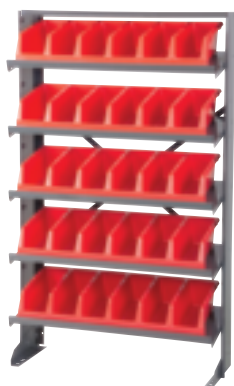

Pick Rack Systems

Angled shelves increase picking efficiency

Single-Sided Pick Rack
Model No. APRS130Y
Holds up to 96 bins on 8 shelves.
Maximum 400 lb. weight capacity

Double-Sided Pick Rack & Mobile Kit
Model No. APRD120Y
Creates a mobile, double-sided pick rack.
Maximum 500 lb. weight capacity

Bench Pick Rack
Model No. APRBENCH
12" D x 36" W x 21" H
Holds up to 24 Shelf Bins or
(3) 30312 System Bins

Double-Sided Pick Rack
Model No. APR5DR
12" D x 36" W x 60" H

Single-Sided Pick Rack
Model No. APR5SR
12" D x 36" W x 60" H

- Improve workspace organization and efficiency with rack and bin systems.
- Convenient, high-density storage with up to 192 bins.
- Easy to assemble.
- Angled shelves keep parts at the front of bins for easy access.
- Choose from 4 styles available separately or with bin packages.

*Due to case pack, Bonus Bins are included at no extra charge. Also available in Red or Blue.

Double-Sided Pick Rack 24"D x 36"W x 60"H

Model No.	Description	Bin Model No.	Bin Dimensions L x W x H	Qty. of Bins	Bonus Bins*
✓APRD	Double-Sided Pick Rack, no Bins	-	-	-	-
✓APRD110Y	Rack with Bins	30110YELLO	11 1/8" x 2 3/4" x 4"	192	-
✓APRD120Y	Rack with Bins	30120YELLO	11 1/8" x 4 1/8" x 4"	128	16
✓APRD130Y	Rack with Bins	30130YELLO	11 1/8" x 6 3/8" x 4"	80	4
✓APRD150Y	Rack with Bins	30150YELLO	11 1/8" x 8 3/8" x 4"	64	8
✓APRD170Y	Rack with Bins	30170YELLO	11 1/8" x 11 1/8" x 4"	48	-