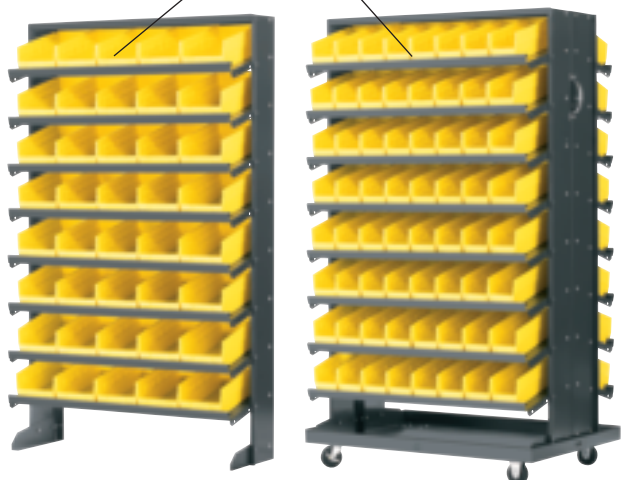

Pick Rack Systems

Angled shelves increase picking efficiency

Single-Sided Pick Rack
Model No. APRS130Y
Holds up to 96 bins on 8 shelves.
Maximum 400 lb. weight capacity

Double-Sided Pick Rack & Mobile Kit
Model No. APRD120Y
Creates a mobile, double-sided pick rack.
Maximum 500 lb. weight capacity

Bench Pick Rack
Model No. APRBENCH
12" D x 36" W x 21" H
Holds up to 24 Shelf Bins or
(3) 30312 System Bins

Double-Sided Pick Rack
Model No. APR5DR
12" D x 36" W x 60" H

Single-Sided Pick Rack
Model No. APR5SR
12" D x 36" W x 60" H

- Improve workspace organization and efficiency with rack and bin systems.
- Convenient, high-density storage with up to 192 bins.
- Easy to assemble.
- Angled shelves keep parts at the front of bins for easy access.
- Choose from 4 styles available separately or with bin packages.

*Due to case pack, Bonus Bins are included at no extra charge. Also available in Red or Blue.

Double-Sided Pick Rack 24"D x 36"W x 60"H

Model No.	Description	Bin Model No.	Bin Dimensions L x W x H	Qty. of Bins	Bonus Bins*
✓APRD	Double-Sided Pick Rack, no Bins	-	-	-	-
✓APRD110Y	Rack with Bins	30110YELLO	11 1/8" x 2 3/4" x 4"	192	-
✓APRD120Y	Rack with Bins	30120YELLO	11 1/8" x 4 1/8" x 4"	128	16
✓APRD130Y	Rack with Bins	30130YELLO	11 1/8" x 6 3/8" x 4"	80	4
✓APRD150Y	Rack with Bins	30150YELLO	11 1/8" x 8 3/8" x 4"	64	8
✓APRD170Y	Rack with Bins	30170YELLO	11 1/8" x 11 1/8" x 4"	48	-